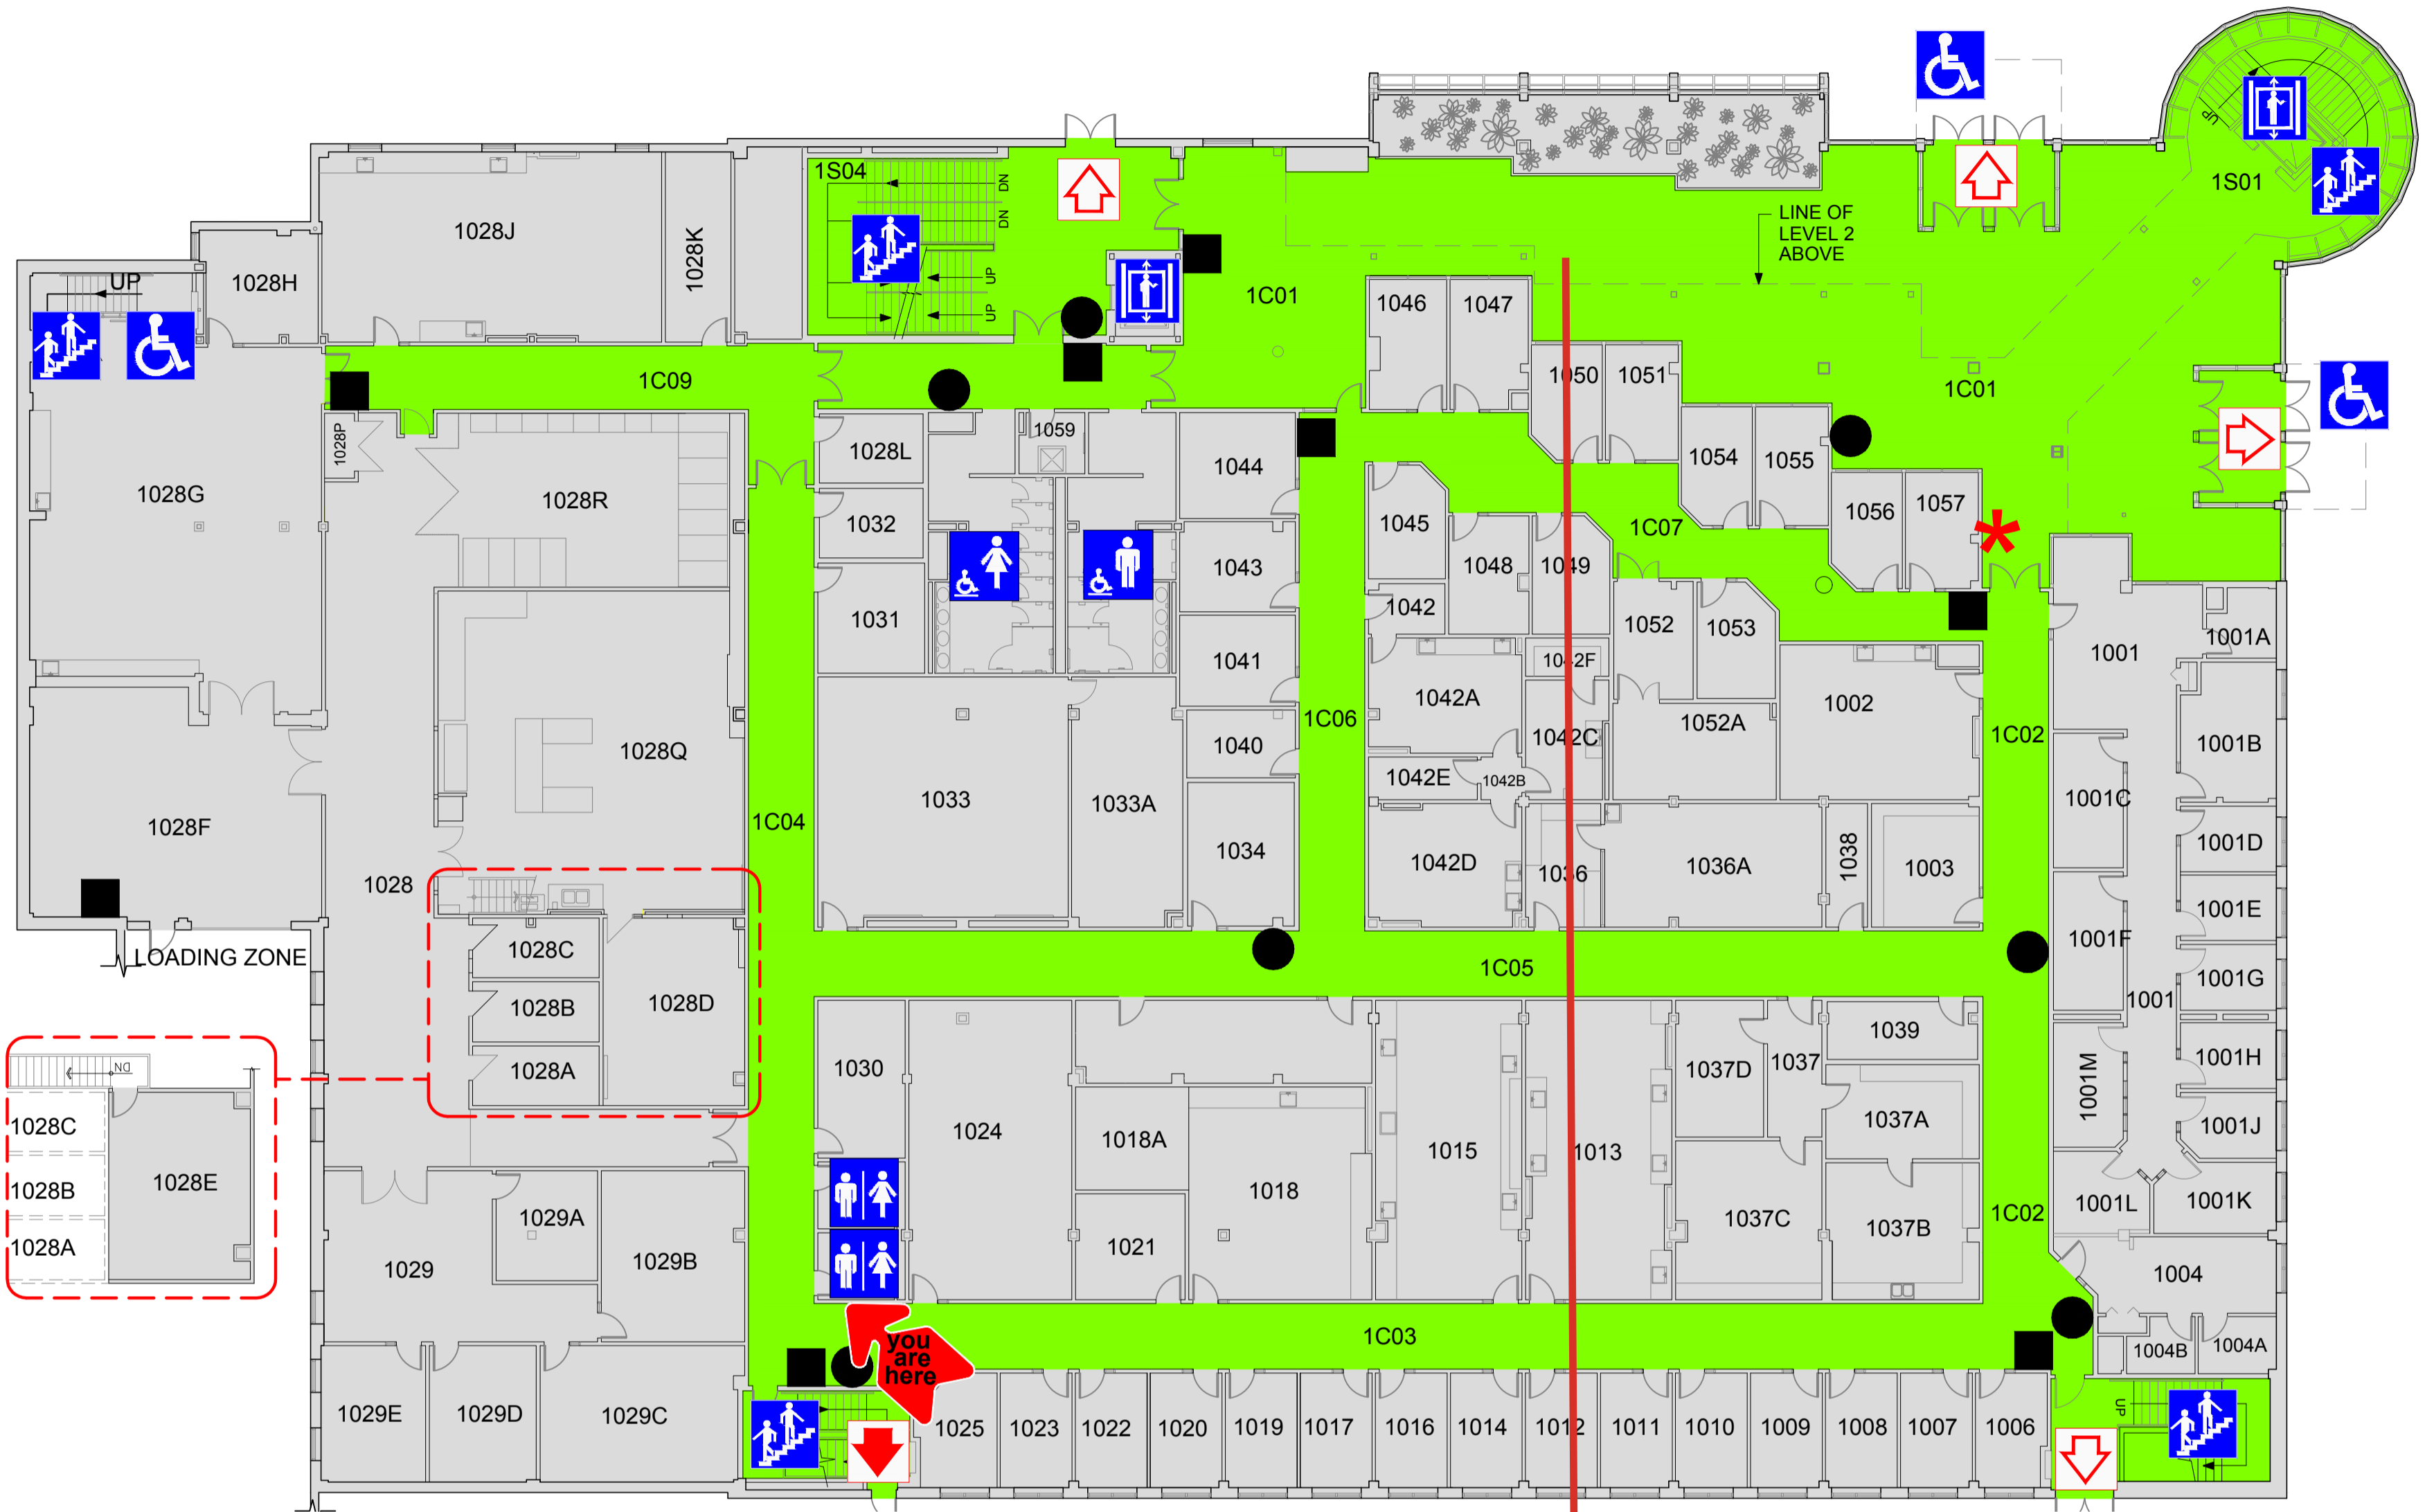

BRUNEAU - INCO INNOVATION CENTER

LEVEL 1 - EMERGENCY EVACUATION & LOCATION PLAN

LOWER
ATRIUM